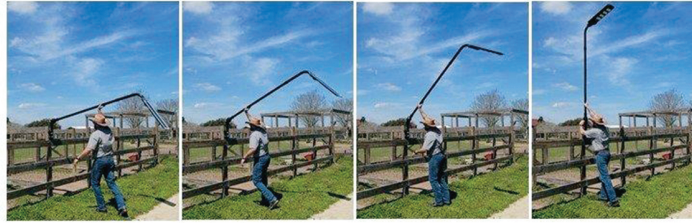

We Are The Pioneers In Ranch Solar Lighting Systems.

We offer a complete, easy to install, cost effective way to light your property. Other features include:

- LED Technology
- 4 Levels of White Light
- Dimmable
- 10+ Years Life Span
- Dusk to Dawn Sensor
- Built in Solar Panel
- 3-5 Days Without Sun
- Motion Sensors
- Install Anywhere
- 12 Month Replacement*

GET IN TOUCH

1910 East Tom Green St
Brenham, TX 77833

979-421-9022

sales@globalils.com
ranchhandsolarlighting.com

@ilssolarlighting

RANCH HAND
**SOLAR
LIGHTING
SYSTEMS**